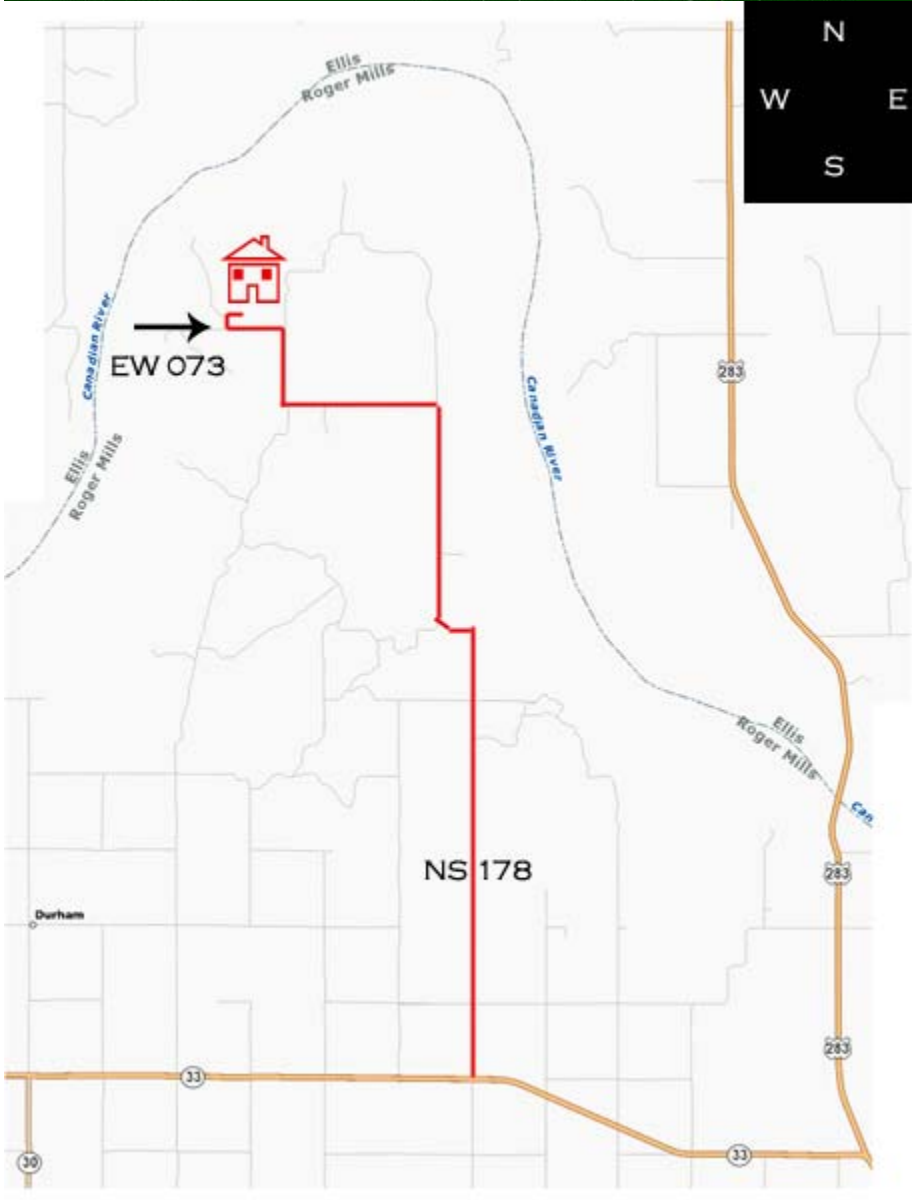

Directions to the Canadian River Hilton Lodge

From Hwy 283/33 W intersection 1 mile N of Roll, OK

- (1) Go W on Hwy 33, 5 1/2 miles to cnty rd NS 178.
- (2) Turn N on cnty rd NS 178 and follow road winding N & W for 12 1/2 miles to NS 176/EW 073.
- (3) Turn W on EW 073 and go 3/4 mile and turn N and follow road 1/4 mile to lodge.